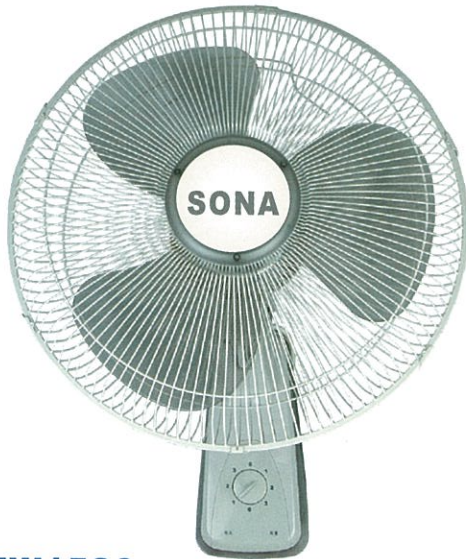

# SONA

## WALL FAN/ORBIT FAN (360°)

### SFW1520

- ◆ 16" (400MM) wall fan
- ◆ 3- pull-cord switch
- ◆ Transparent plastic blade
- ◆ Plastic coated guard with plastic rim

### SFT1523

- ◆ 16" (400MM) orbit fan
- ◆ 3-pull-cord regulator
- ◆ Transparent plastic blade
- ◆ Plastic coated guard with plastic rim