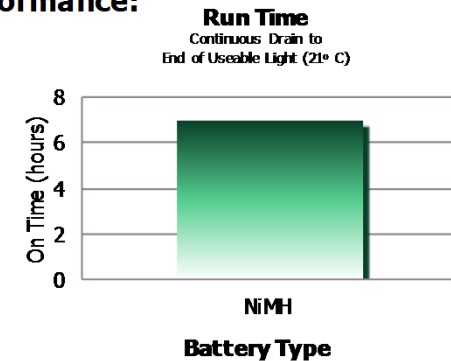

Performance:

Tested according to ANSI/NEMA FL 1 Standards.

Important Notice

This datasheet contains information specific to products manufactured at the time of its publication
Contents herein do not constitute a warranty
©Energizer / All Rights Reserved

*About 16 hours after an initial 20-hour charge