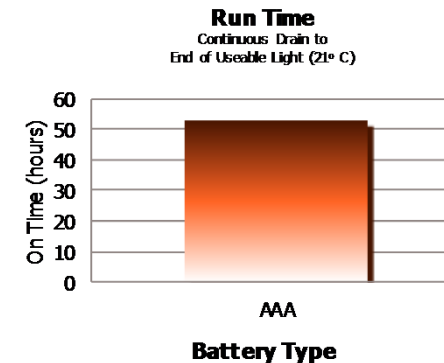

Performance:

Torch mode tested according to ANSI/NEMA FL 1 Standards.

Important Notice

This datasheet contains information specific to products manufactured at the time of its publication
Contents herein do not constitute a warranty
©Energizer / All Rights Reserved